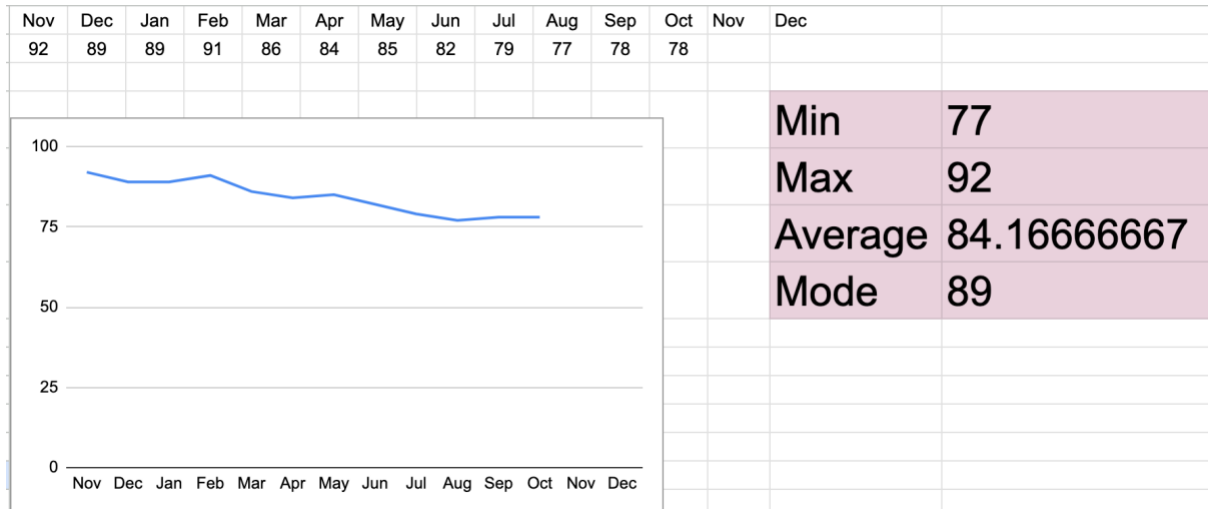

Membership Report 2023

A 'friendly reminder' email is sent to expiring members every month. There has been a steady decline in membership since JALT 2022 Fukuoka Conference.

	2018	2019	2020	2021	2022	2023
Min	66	74	69	67	66	77
Max	77	85	84	81	92	92
Average	69	80	77	73	74	84